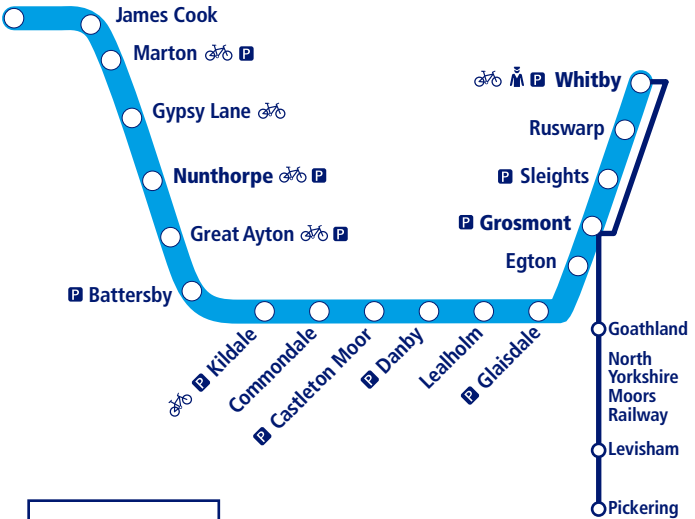

5

Train times

15 December 2019 – 16 May 2020

Middlesbrough to Whitby (Esk Valley Railway)

Middlesbrough

-  Parking available
-  Staff in attendance
-  Bicycle store facility
-  Disabled assistance available

This timetable shows all trains between **Middlesbrough** and **Whitby**.

How to read this timetable

Look down the left hand column for your departure station. Read across until you find a suitable departure time. Read down the column to find the arrival time at your destination. Through services are shown in bold type (this means you won't have to change trains). Connecting services are shown in light type. If you travel on a connecting service, change at the next station shown in bold or if you arrive on a connecting service, change at the last station shown in bold, unless a footnote advises otherwise.